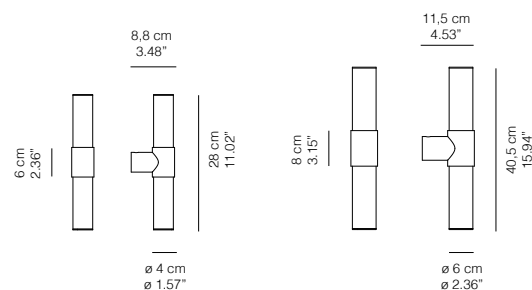

Pratica lampada a parete con struttura in alluminio lucidato e diffusori cilindrici in metacrilato opalino. Sorgente LED 220-240 a luce calda. Dimmerabile a taglio di fase.

Functional wall-mounted lamp with polished aluminium structure and cylindrical diffusers in opaline methacrylate. Warm LED light source 220-240. AC phase-cut dimming.

TUPLA / Design Kxx

TUPLA	Parete / Wall		SORGENTI LUMINOSE / LIGHT SOURCES		Dimmer a taglio di fase AC phase-cut dimming
TUPLA 28	MISURE / DIMENSIONS		LED		
27PA01LC	CM	INCHES			
	4ø x 8,8 x 28H	1,57ø x 3,46 x 11,02H	2x4,3W - Lumen 800 - 2700K ☼		
TUPLA 40	MISURE / DIMENSIONS		LED		
27PA02LC	CM	INCHES			
	6ø x 11,5 x 40,5H	2,36ø x 4,53 x 15,94	2x8,7W - Lumen 1600 - 2700K ☼		
			LED INCLUSO / LED INCLUDED		
	COLORI / COLOURS				CERTIFICATIONS
	Struttura in alluminio lucidato / Polished aluminium structure				CE IP 44 CLASSE 1
	Diffusore metacrilato opalino / Methacrylate opal diffuser				