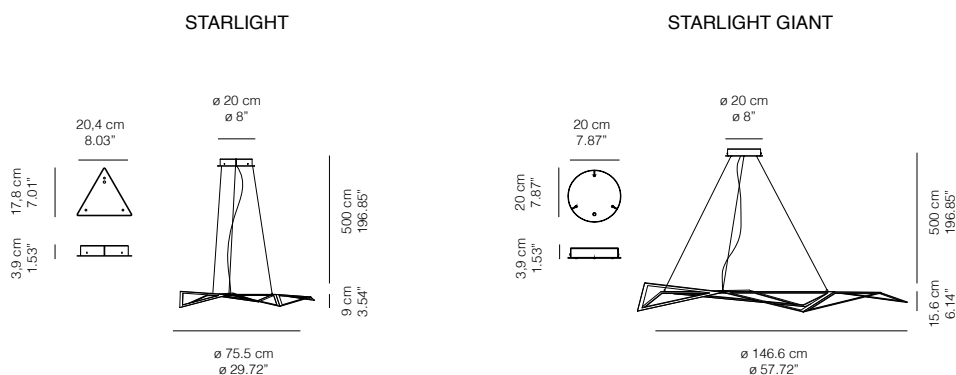

Lampada a sospensione in alluminio, verniciato bianco, antracite o oro. Illuminazione LED luce calda con diffusione indiretta e soft.

Suspended lamp in white, anthracite and gold painted aluminium. Warm indirect and diffuse reflection though LED light.

STARLIGHT /

Designed by Serena Papait

	Sospensione/ Suspended		MISURE / DIMENSIONS		SORGENTI LUMINOSE / LIGHT SOURCES	Dimmer a taglio di fase AC phase-cut dimming
	CM	INCHES			LED	
STARLIGHT						
22SP01LW	75,5 x 57,5 x 9H	29,72 x 22,64 x 3,54H			39W - Lumen 2600 - 2700K	
22SP01LG	75,5 x 57,5 x 9H	29,72 x 22,64 x 3,54H			39W - Lumen 2600 - 2700K	
					LED INCLUSO / LED INCLUDED	
STARLIGHT GIANT						
22SP02LW	102,5 x 146,6x 15,6H	40,35 x 57,72 x 6,14H			60W - Lumen 5400 - 2700K	DALI-PUSH DIMM
22SP02LG	102,5 x 146,6x 15,6H	40,35 x 57,72 x 6,14H			60W - Lumen 5400 - 2700K	DALI-PUSH DIMM
22SP02LL	102,5 x 146,6x 15,6H	40,35 x 57,72 x 6,14H			60W - Lumen 5400 - 2700K	DALI-PUSH DIMM
					LED INCLUSO / LED INCLUDED	
	COLORI / COLOURS					CERTIFICATIONS
22SP01LW	Alluminio verniciato Bianco / White painted aluminium					
22SP01LG	Alluminio verniciato Antracite / Anthracite painted aluminium					
22SP02LW	Alluminio verniciato Bianco / White painted aluminium					
22SP02LG	Alluminio verniciato Antracite / Anthracite painted aluminium					
22SP02LL	Alluminio verniciato Oro / Gold painted aluminium					