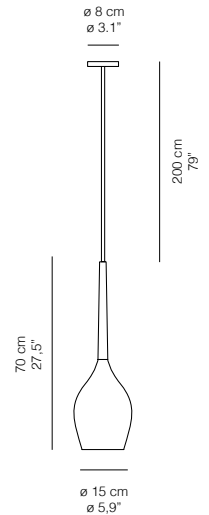

Lampada a sospensione con diffusore in vetro soffiato a bocca disponibile in colore bianco o nero. Asta e rosone in metallo verniciato nero.

Suspension lamp providing direct and diffused light emission. The diffuser in blown glass is available in white or black color. The stem, ceiling rose and cable in black color.

## GOUT / Design Enrico Franzolini

<b>GOUT</b>	<b>Sospensione / Suspended</b>		<b>SORGENTI LUMINOSE / LIGHT SOURCES</b>		
	<b>MISURE / DIMENSIONS</b>		FLUO	LED	
	CM.	INCHES	1x20W E27	1x10W E27	
	15ø x 70-200H	5,9ø x 27,5-79H			
	<b>COLORI / COLOURS</b>				<b>CERTIFICATIONS</b>
14SPWH01	Vetro Bianco / White Glass				
14SPBK02	Vetro Nero / Black Glass				
	<b>OPZIONI / OPTIONS</b>				
5MT	Sospensione cablaggio lunghezza cavi mt. 5,00 / Suspended with longer cables mt. 5,00				