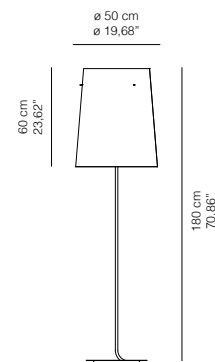

Lampada da terra con struttura in metallo verniciato colore scuro; paralume in lino naturale e fibra di vetro (tecnologia Fabrixx).

Floor lamp with metal structure painted in a dark colour; shade in natural linen and fibreglass (Fabrixx technology).

GRACE / Designed by Moreno De Giorgio

GRACE	Terra / Floor		SORGENTI LUMINOSE / LIGHT SOURCES		
	MISURE / DIMENSIONS		FLUO		LED
	CM.	INCHES			
20TR11FL	50ø x 60-180H	19,68ø x 23,62-70,86H	3x33W E27 		3x16W E27 
			max 3x60W E27		
	COLORI / COLOURS				CERTIFICATIONS
	Lino naturale e fibra di vetro - Tecnologia Fabrixx / Natural linen and fibreglass - Fabrixx Technology				   
	OPZIONI / OPTIONS				
DITR	Dimmer				