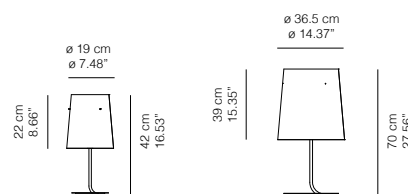

Lampada da tavolo, piccola o grande con struttura in metallo verniciato colore scuro; paralume in lino naturale e fibra di vetro (tecnologia Fabrixx).

Small or big table lamp with metal structure painted in a dark colour; shade in natural linen and fibreglass (Fabrixx technology).

GRACE / Designed by Moreno De Giorgio

| | | | | | |
|--------------|---|-----------------------|--|-----------|-----------------------|
| GRACE | Tavolo grande / Table grande | | SORGENTI LUMINOSE / LIGHT SOURCES | | |
| | MISURE / DIMENSIONS | | FLUO | LED | |
| | CM. | INCHES | | | |
| 20TV11FL | 36,5ø x 39-70H | 14,37ø x 15,35-27,56H | 2x20W E27 | 2x10W E27 | |
| | | | max 2x60W E27 | | |
| | COLORI / COLOURS | | | | CERTIFICATIONS |
| | Lino naturale e fibra di vetro - Tecnologia Fabrixx / Natural linen and fibreglass - Fabrixx Technology | | | | |
| GRACE | Tavolo piccola / Table piccola | | SORGENTI LUMINOSE / LIGHT SOURCES | | |
| | MISURE / DIMENSIONS | | FLUO | LED | |
| | CM. | INCHES | | | |
| 20TV12FL | 19ø x 22-42H | 7,48ø x 8,66-16,53H | 1x20W E27 | 1x10W E27 | |
| | | | max 1x40W E27 | | |
| | COLORI / COLOURS | | | | CERTIFICATIONS |
| | Lino naturale e fibra di vetro - Tecnologia Fabrixx / Natural linen and fibreglass - Fabrixx Technology | | | | |
| | OPZIONI / OPTIONS | | | | |
| DITR | Dimmer | | | | |