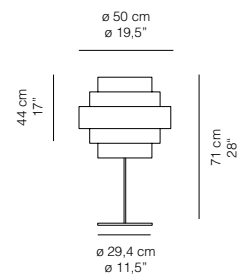

Lampada da tavolo costruita incastrando 96 volte sottilissimi fogli di tessuto bianco, rosso, nero. Base in metallo verniciata grigio chiaro.

Table lamp made by slotting together 96 times very thin sheets of white, red, black textile fabric. Base in metal painted light grey.

SUN / Design Brian Rasmussen

SUN	Tavolo / Table		SORGENTI LUMINOSE / LIGHT SOURCES		
	MISURE / DIMENSIONS		FLUO	LED	
	CM.	INCHES	1x40W E27 	1x16W E27 	dimmer
	50ø x 44-71H	19,5ø x 17-28H			
	COLORI / COLOURS		CERTIFICATIONS		
05TVWH50S	Tessuto Bianco / White Textile fabric				
05TVRD50S	Tessuto Rosso / Red Textile fabric				
05TVBK50S	Tessuto Nero / Black Textile fabric				