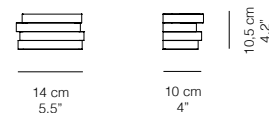

Lampada da parete composta da 4 elementi in metallo verniciato bianco.

Wall mounted lamp made up from 4 elements in white painted metal.

ESCAPE cube / Design Serena Papait

ESCAPE cube	Parete / Wall			
	MISURE / DIMENSIONS	SORGENTI LUMINOSE / LIGHT SOURCES		
	CM. INCHES	LED		AC phase-cut dimmable
12PAWH15	14 x 10 x 10,5H 5,5 x 4 x 4,2H	1x8,7W - Lumen 800 - 2700K		
		LED INCLUSO / LED INCLUDED		CERTIFICATIONS
	COLORI / COLOURS	Metallo verniciato Bianco / White metal painted		CE IP 20