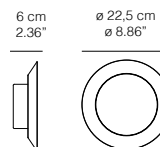

Lampada circolare da parete con struttura in metallo verniciata bianco e parte centrale tonda sempre in metallo verniciato bianco o nero a scelta. I LED diffondono luce calda con un particolare disegno grazie a 35 microforature nascoste.

Circular wall-mounted lamp with white metal structure and a central disk painted in white or black. LED light sources diffuse a warm light with a special design thanks to 35 hidden micro-perforations.

SHINE / Designed by Moreno De Giorgio

| SHINE | Parete / Wall | | SORGENTI LUMINOSE / LIGHT SOURCES | | CERTIFICATIONS |
|----------|---|--------------|-----------------------------------|--|----------------|
| | MISURE / DIMENSIONS | | LED | | |
| | CM. | INCHES | | | |
| 21PA01LW | 22,5ø x 6 | 8,86ø x 2,36 | 12W - Lumen 1200 - 2700K | | |
| | LED INCLUSO / LED INCLUDED | | | | |
| | COLORI / COLOURS | | | | |
| 21PA01LW | Struttura Bianca, disco centrale Bianco / White structure, White disc | | | | |
| 21PA01LN | Struttura Bianca, disco centrale Nero / White structure, Black disc | | | | |