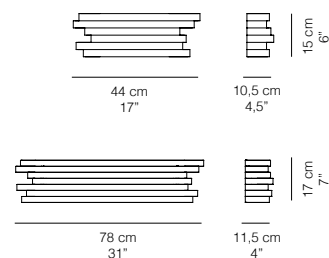

Lampada da parete composta da elementi in alluminio verniciati bianco, disposti orizzontalmente ed in modo parallelo.
Diffusore in metacrilato opalino.

Wall-mounted lamp made up from elements in white painted aluminium, horizontally arranged and parallel to each other. Shade in opaline methacrylate.

ESCAPE / Design Serena Papait

ESCAPE	Parete/ Wall		SORGENTI LUMINOSE / LIGHT SOURCES		CERTIFICATIONS
	MISURE / DIMENSIONS		FLUO		CE IP 20 CE IP 20
	CM.	INCHES	LED		
12PAWH44	44 x 10,5 x 15H	17 x 4 x 6H	2x9W E14 	2x4,5W E14 	
12PAWH78	78 x 11,5 x 17H	31 x 4,5 x 7H	2x24W-T5 G5 		
	COLORI / COLOURS				
	Alluminio verniciato Bianco / White painted aluminium				
	OPZIONI / OPTIONS				
DIMM	Dimmerabile DALI (12PAWH78) / Dimmable DALI (12PAWH78)				